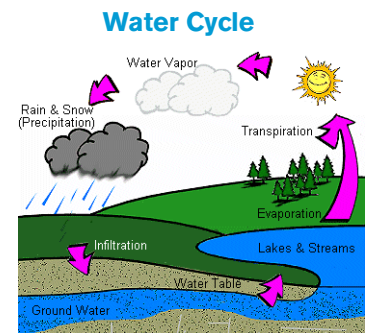

Compagnia TPO presents, *Farfalle*

April 11, 2012 @ 9:45 a.m.

April 12, 2012 @ 9:45 a.m. & 1:00 p.m.

LIED CENTER OF KANSAS

ABOUT THE SHOW

Farfalle is presented by Compagnia TPO, a company from Italy. *Farfalle* is the Italian word for butterfly. In *Farfalle*, dancers tell the story of a butterfly's life. You will see a butterfly's life cycle told through dance, music, and visual art. The performance and the audience will all be on stage together. The stage TPO uses is a large, white carpet with two big wings. Images are projected onto the carpet and wings. The show is divided into two parts. In the first part, the audience watches the dancers. During the second part, the audience is invited on to the carpet to participate with the dancers.

THE CIRCLE OF LIFE

Did you know that all animals including fish, mammals, reptiles and birds have life cycles? But, not just animals have life cycles, water, plants, weather, even the earth has a cycle. Here are some examples of life cycles on earth.

TRANSFORMERS!

When we watch a worm-like larva change into an adult butterfly, we see them transform in stages. These stages include egg, larva, pupa, and adult. Can you label and number the order of the life stages in this monarch's transformation?

COLOR AND SYMMETRY

Look at a butterfly closely; you will see that the left wing and the right are exactly the same, this is an example of symmetry in nature. *But what does symmetry mean?* The word symmetry means that when a shape or an object is split into two parts, each part is the same. Using the outline below, give the butterfly symmetry by coloring both sides to look exactly the same.